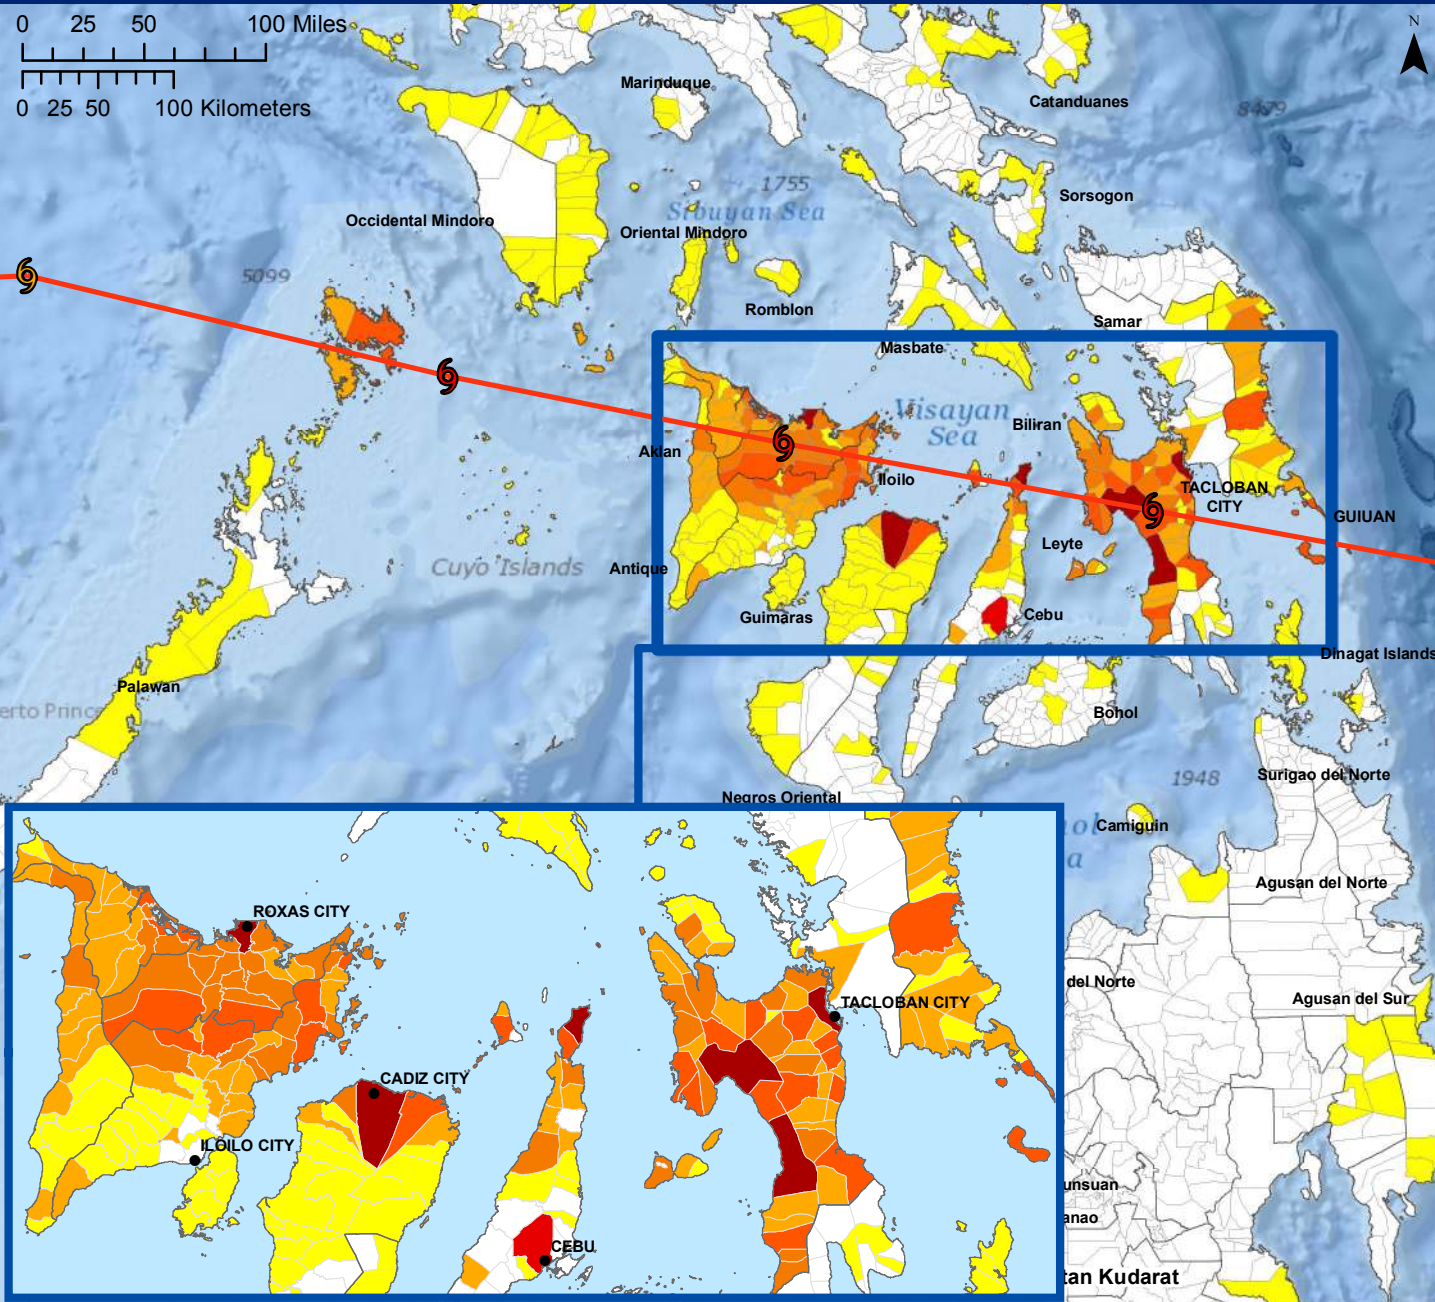

# Number of Damaged Houses - Typhoon Haiyan (Yolanda)

This map depicts the number of houses destroyed or partially damaged by Typhoon Haiyan (Yolanda). This map is based on information from NDRRMC Situation Report #35, 22NOV13, 2000 PHT. Only data for those municipalities who have reported are shown. This product will be updated as additional information becomes available. (PDC DH-010)

## Damaged or Destroyed Houses

**Total: 1,086,327**

## Population Density Overview

**Disclaimer:**  
The delineation of political boundaries, and associated data shown here do not imply endorsement by the Pacific Disaster Center.

**Product Information:**  
Product Created.....11/22/2013  
Source Data.....ESRI, NOAA, NDRRMC  
Projection.....Mercator Datum WGS84  
Produced By.....Pacific Disaster Center <http://www.pdc.org>, [disaster@pdc.org](mailto:disaster@pdc.org)