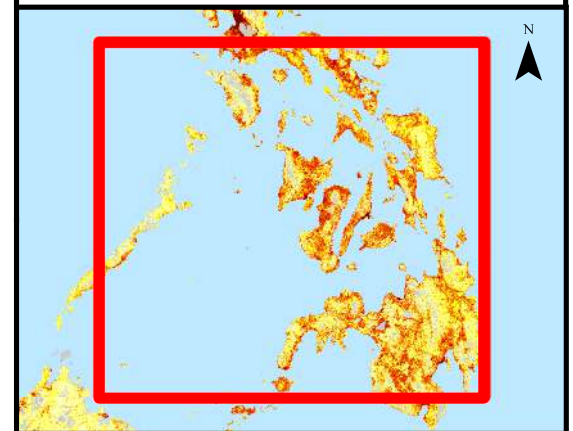

Population Density Overview

Disclaimer:
The delineation of political boundaries, and associated data shown here do not imply endorsement by the Pacific Disaster Center.

Product Information:
Product Created.....11/22/2013
Source Data.....ESRI, NOAA, NDRRMC
Projection.....Mercator Datum WGS84
Produced By.....Pacific Disaster Center <http://www.pdc.org>, disaster@pdc.org