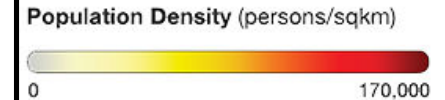

Population Density Overview

Disclaimer:
The delineation of political boundaries, and associated data shown here do not imply endorsement by the Pacific Disaster Center.

Product Information:
Product Created.....11/22/2013
Source Data.....ESRI, NOAA, NDRRMC
Projection.....Mercator Datum WGS84
Produced By.....Pacific Disaster Center <http://www.pdc.org>, disaster@pdc.org