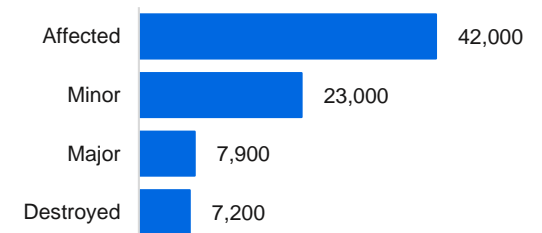

Displaced households* by county

Total households displaced

12 K

Residential building damage by count

Displaced households by county

Calcasieu	9,764
Beauregard	1,076
Vernon	639
Cameron	627
Sabine	243
Natchitoches	14

* Residential building damage categories depicted in the table are based on FEMA IA program PDA guidance. These correspond to the Hazus earthquake damage categories: Slight, Moderate, Extensive, and Complete.