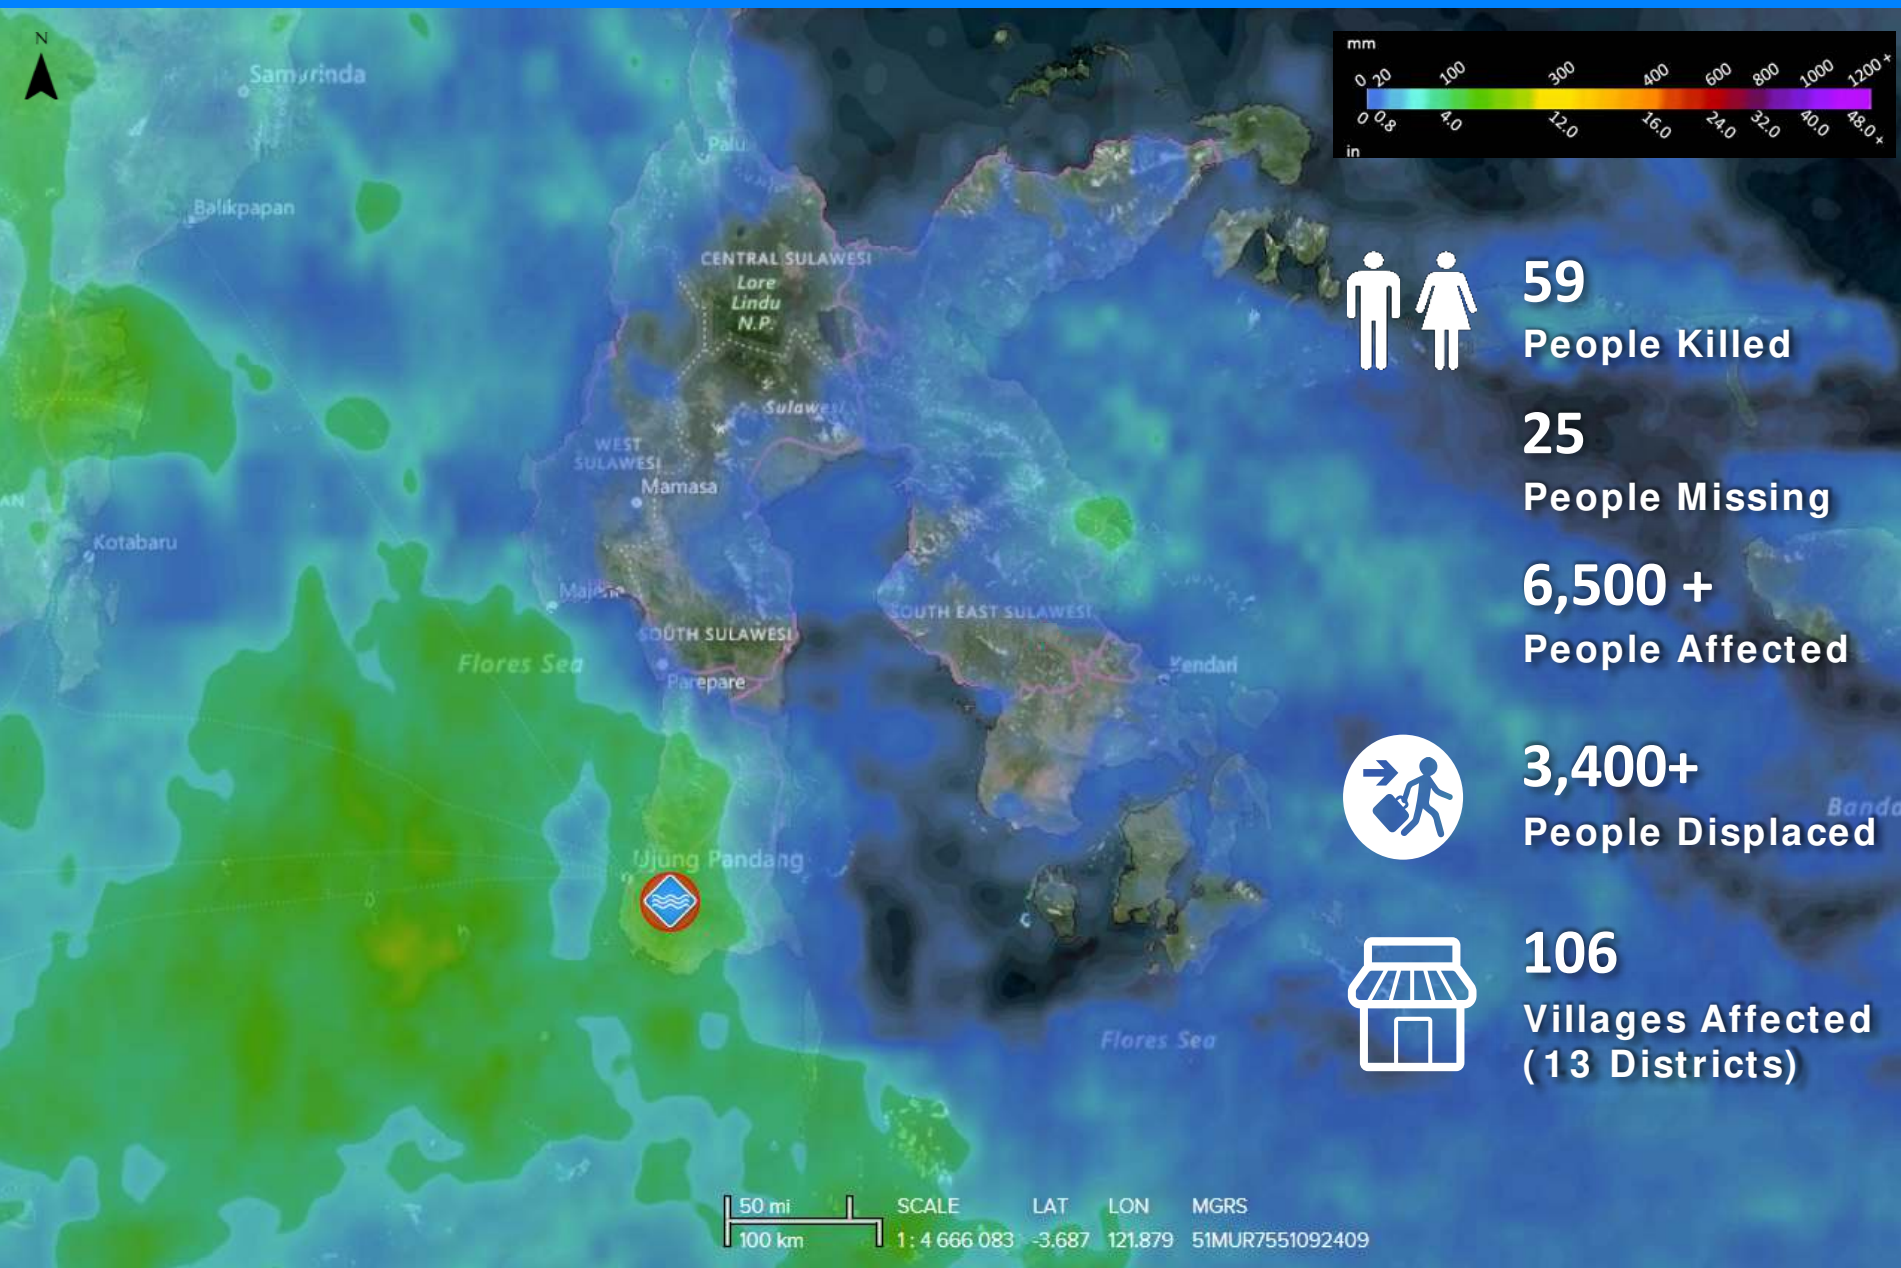

# South Sulawesi, Indonesia Floods and Landslides

## Preliminary Impacts and Accumulated Rainfall for Past 7 Days, 25 January 2019

**59**  
People Killed

**25**  
People Missing

**6,500 +**  
People Affected

**3,400+**  
People Displaced

**106**  
Villages Affected  
(13 Districts)