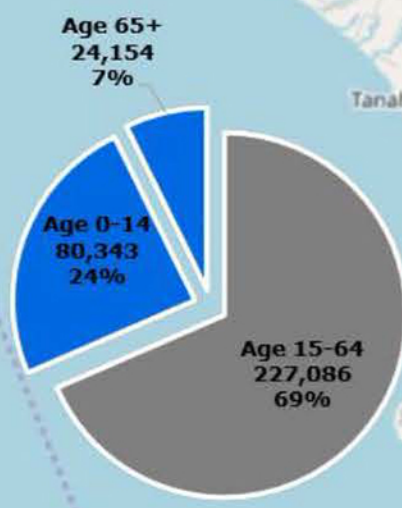

\$1.6 Billion
Total Capital Exposure

331,583
Total Population Exposed

73,684
Total Households Exposed

Volcano Eruption Hazard (Agung)

- Green alert
- Yellow alert
- Orange alert
- Red alert

Scale: 0 3 6 12 Miles / 0 3 6 12 Kilometers

© OpenStreetMap (and) contributors, CC-BY-SA

Population, capital expense, and household estimates calculated by the PDC GEM model and based on potential eruption hazard zones.