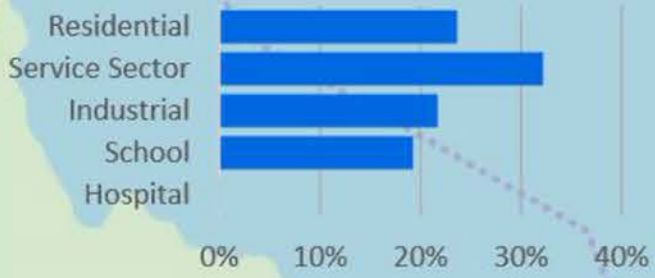

\$1.6 Billion
Total Capital Exposure

331,583
Total Population Exposed

73,684
Total Households Exposed

Volcano Eruption Hazard (Agung)

- Green alert
- Yellow alert
- Orange alert
- Red alert

Scale: 0 3 6 12 Miles / 0 3 6 12 Kilometers