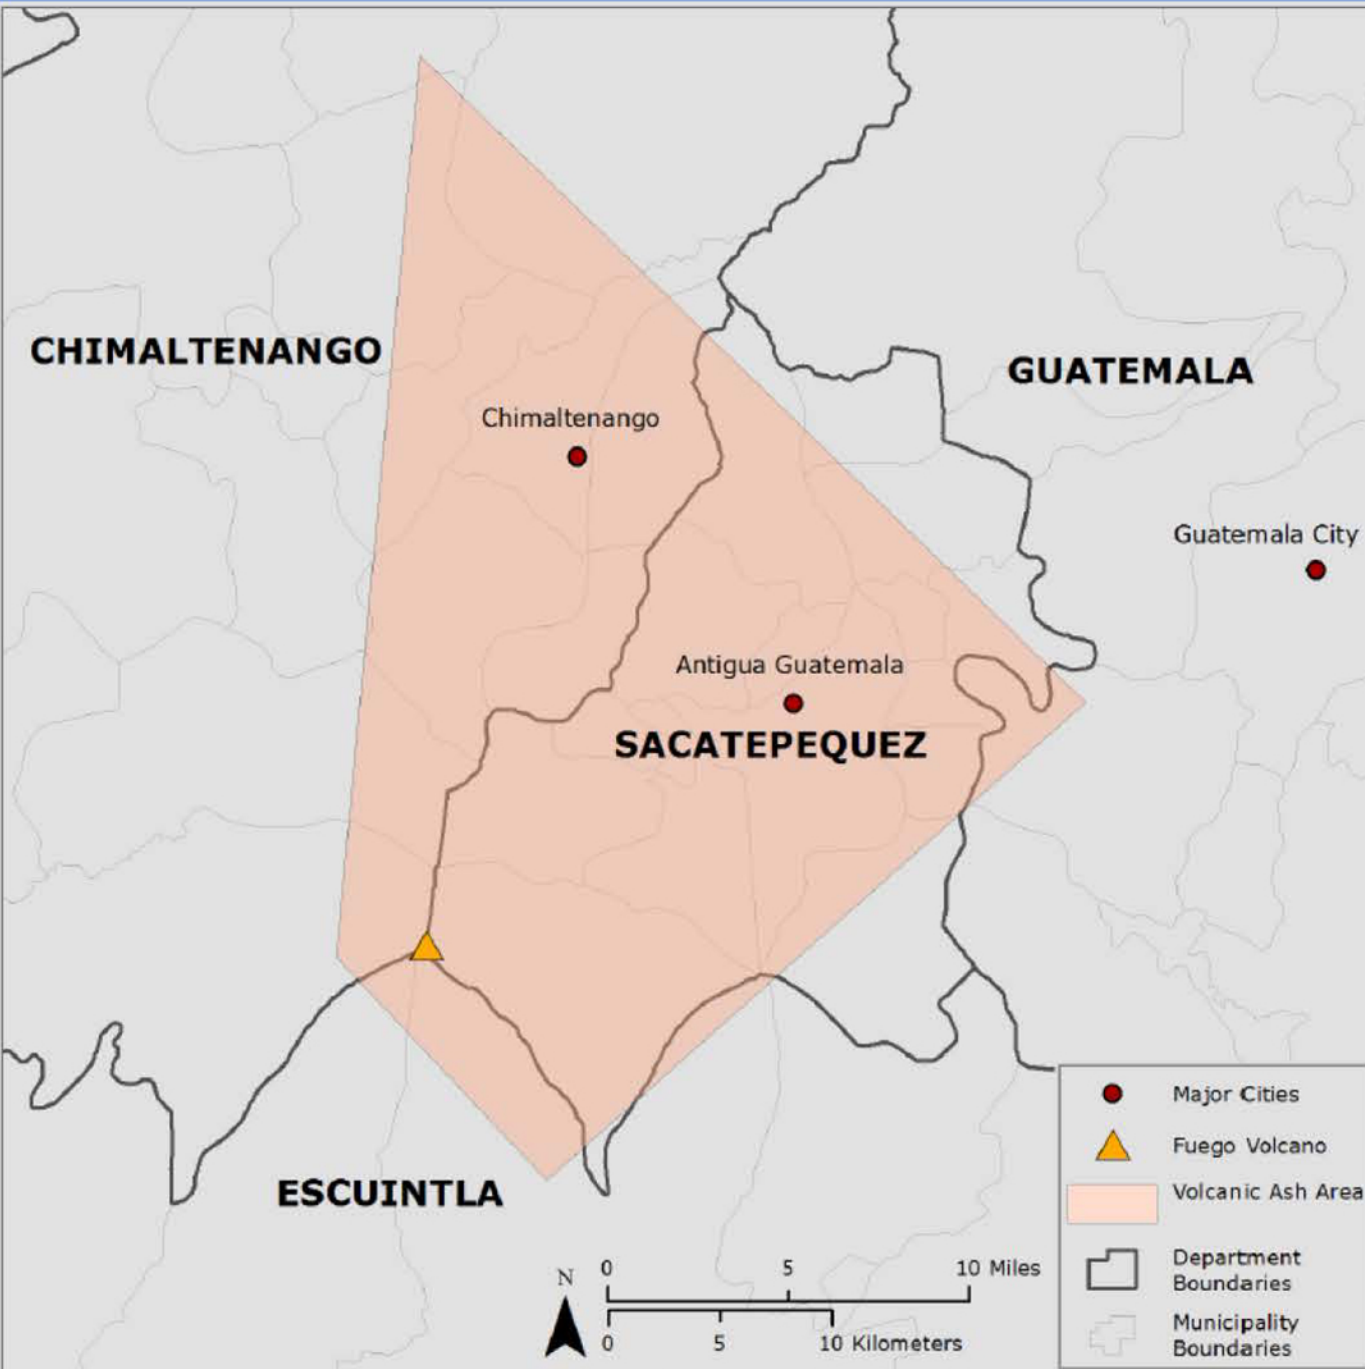

Fuego Volcano Eruption - Estimated Significant Ash Exposure

Fuego Volcano, Guatemala, 3JUN18

487,311
Total Population Exposed

225,886
Exposed Population in Poverty (<\$1k/year)

110,752
Total Households Exposed