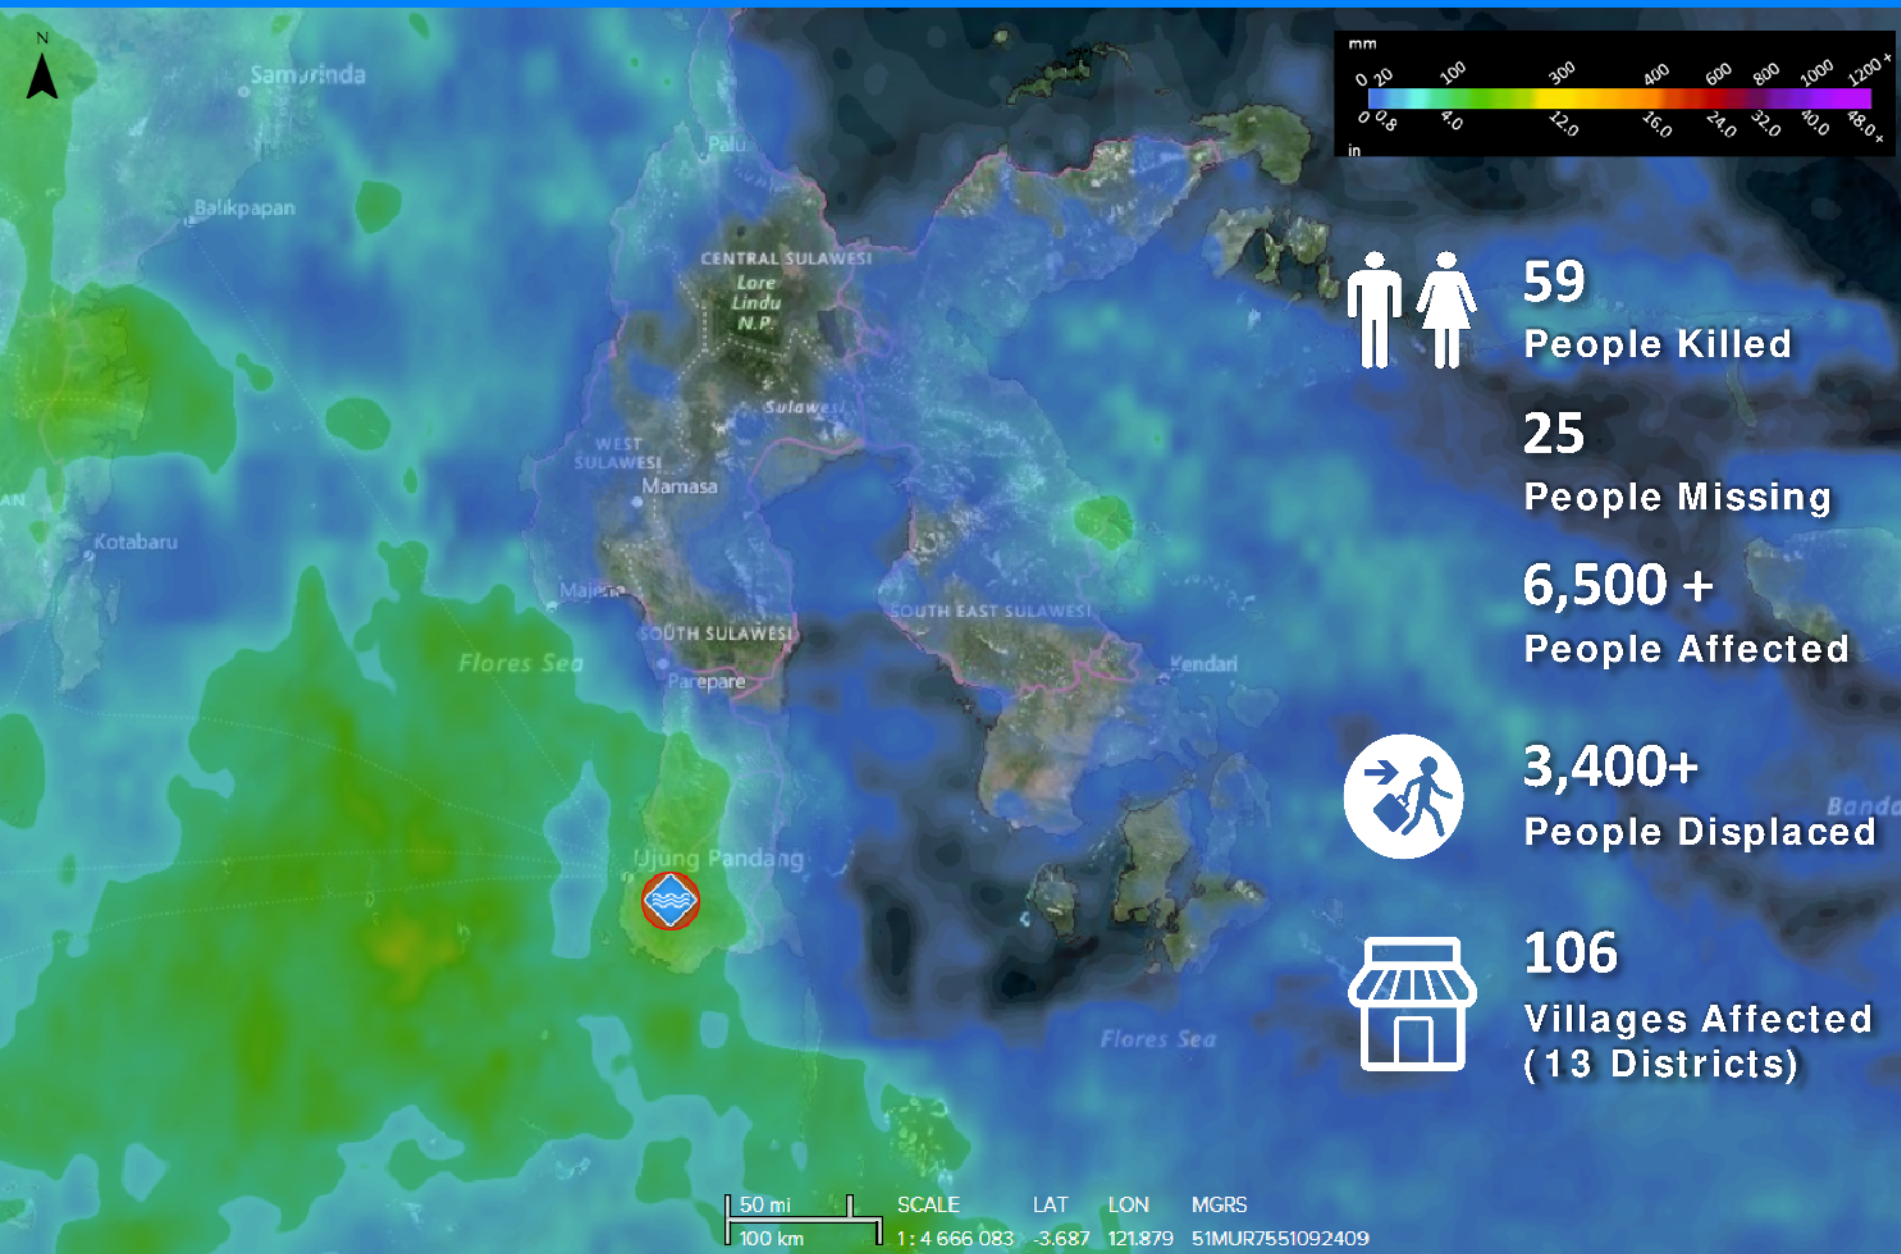

South Sulawesi, Indonesia Floods and Landslides

Preliminary Impacts and Accumulated Rainfall for Past 7 Days, 25 January 2019

- 
59
 People Killed
- 25**
 People Missing
- 6,500 +**
 People Affected
- 
3,400+
 People Displaced
- 
106
 Villages Affected
 (13 Districts)

50 mi SCALE LAT LON MGRS
 100 km 1: 4 666 083 -3.687 121.879 51MUR7551092409